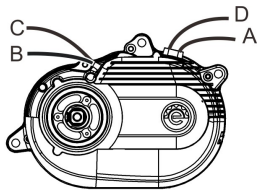

# MPF6(H-plug)+I4US Throttle

2021/10/13

ITEM NO.	Gearbox cable	A (RT-AF)	D (RT-DM)	B (RT-BF)	C (RT-CM)
-	standard	10cm	10cm	21cm	10cm

ITEM NO.	Power cable	E (EF-RD)
V0005PD17	standard	80cm

ITEM NO.	Display cable	F (FM-FJ)	FA (FD-FM)	FC (FD-FR)	FD (FD-FT)
V0005PC30	standard	55cm	5cm	10cm	10cm

ITEM NO.	Light cable	G (GM-GJ)	(GD-GL)
V0005PLI12	standard	61cm	25cm

ITEM NO.	Speed sensor cable	H (HF-HS)
V0008P15	standard	35cm

ITEM NO.	AF/I4U cable	I (IF-ID)
-	standard	50cm

\*The tolerance of length is ±1CM