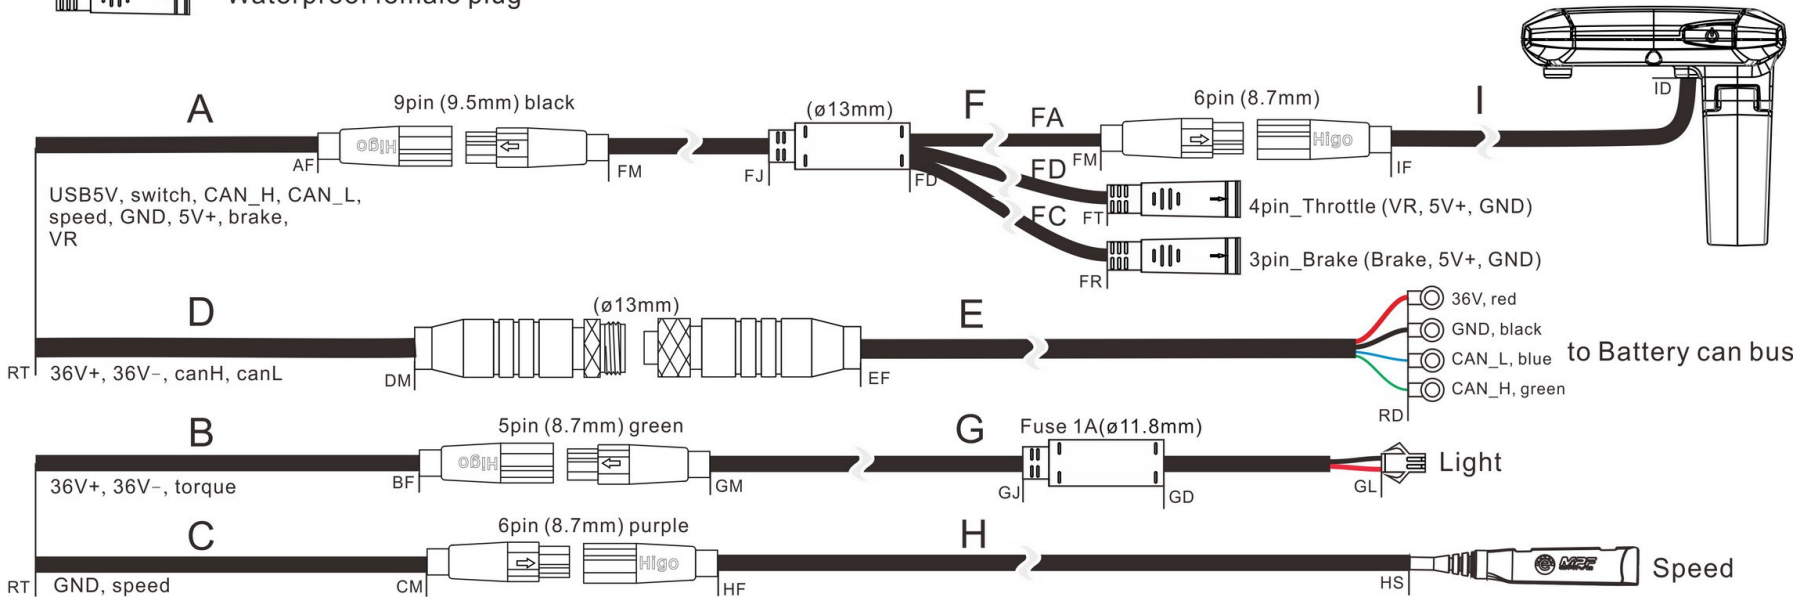

# MPF6(H-plug)+I4US Throttle

2021/10/13

ITEM NO.	Gearbox cable	A (RT-AF)	D (RT-DM)	B (RT-BF)	C (RT-CM)
-	standard	10cm	10cm	21cm	10cm

ITEM NO.	Power cable	E (EF-RD)
V0005PD17	standard	80cm

ITEM NO.	Display cable	F (FM-FJ)	FA (FD-FM)	FC (FD-FR)	FD (FD-FT)
V0005PC30	standard	55cm	5cm	10cm	10cm

ITEM NO.	Light cable	G (GM-GJ)	(GD-GL)
V0005PLI12	standard	61cm	25cm

ITEM NO.	Speed sensor cable	H (HF-HS)
V0008P15	standard	35cm

ITEM NO.	AF/I4U cable	I (IF-ID)
-	standard	50cm

\*The tolerance of length is ±1CM