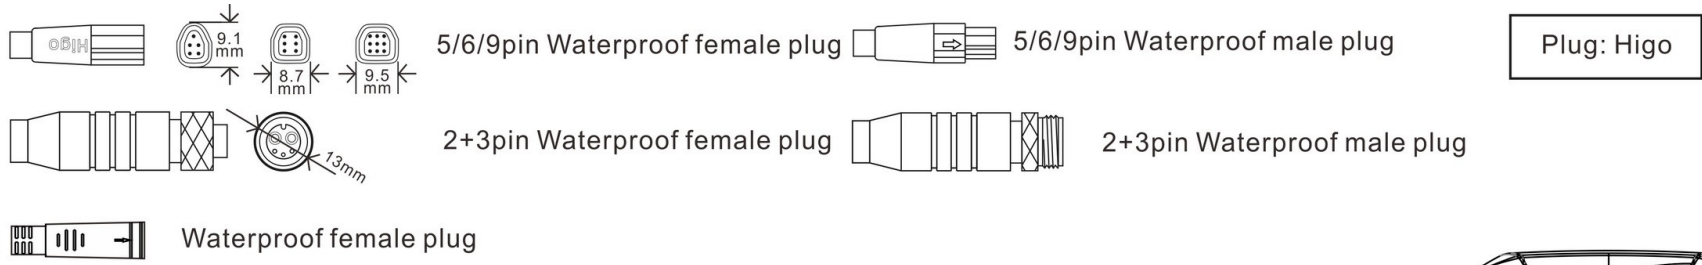

# MPF6(H-plug)+I4US Throttle

2021/10/13

ITEM NO.	Gearbox cable	A (RT-AF)	D (RT-DM)	B (RT-BF)	C (RT-CM)
-	standard	10cm	10cm	21cm	10cm

ITEM NO.	Power cable	E (EF-RD)
V0005PD17	standard	80cm

ITEM NO.	Display cable	F (FM-FJ)	FA (FD-FM)	FC (FD-FR)	FD (FD-FT)
V0005PC30	standard	55cm	5cm	10cm	10cm

ITEM NO.	Light cable	G (GM-GJ)	(GD-GL)
V0005PLI12	standard	61cm	25cm

ITEM NO.	Speed sensor cable	H (HF-HS)
V0008P15	standard	35cm

ITEM NO.	AF/I4U cable	I (IF-ID)
-	standard	50cm

\*The tolerance of length is ±1CM